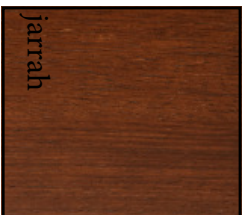

natural

teak

jarrah

walnut

ebony

dark ebony

Timber Stain Colour Samples

Internal and external timber stain range, as applied on Victorian Ash timber. Other stains and solid colours by request.

Note: Natural finish for internal use only.

*Actual colours may vary